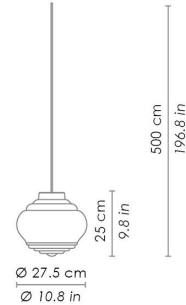

BONNIE e CLYDE

SUSPENSION

Mouth-blown glass handcrafted on standstill mold with "rigadin" relief finish in two different shapes and various colours. Matt grey or white painted metal parts. Grey fabric cables. Canopies are not included. Select a canopy from the following pages to create a single or multi light pendant.

CODE	COLOR	
ZA-LBN2101	Clear	
ZA-LBN2104	Amber	
ZA-LBN2105	Amethyst	
ZA-LBN2109	Grey	
ZA-LBN2120	Light blue	
ZA-LBN2121	Silver	
ZA-LBN2122	Antique gold	
ZA-LBN2123	Bronze	
ZA-LBN2124	Pink gold	

DIMENSIONS AND HOLES

Dimensions $\varnothing$ 27,5 - h max 500 cm / $\varnothing$ 10,8 - h max 196,8 in

ILLUMINOTECHNICAL SPECIFICATIONS

Source E26
Total Watt 75 W

ELECTRICAL SPECIFICATIONS

Voltage 120V
Frequency 50 - 60 HZ